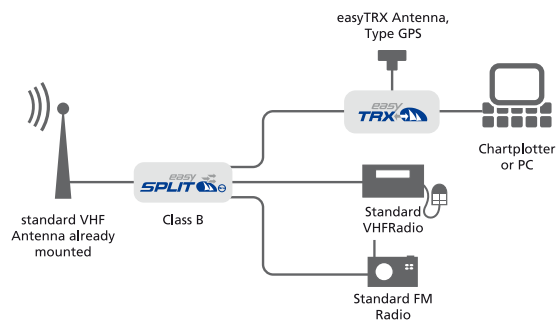

How to connect?

easyAIS-IS

easyAIS

easySPLIT

easySPLIT OCB

easyDVB T

Standard connection easyDVB T to a Television with integrated digital receiver

Standard connection easyDVB T to a Television with integrated digital receiver and to an AIS receiver over an easySPLIT

Standard connection easyDVB T to a Television with integrated digital receiver and to an AIS transceiver over an easySPLIT Class B

easyTRX

These products are available from:

Weatherdock AG
Sigmundstraße 180
90431 Nürnberg
fon +49 [0]911 376638-30
fax +49 [0]911 376638-40
info@weatherdock.de
www.easysis.de