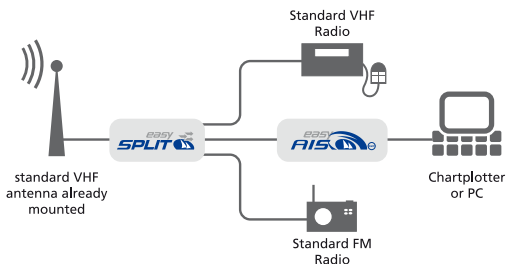

How to connect?

easyAIS-IS

easyAIS

easySPLIT

easySPLIT OCB

easyDVB T

Standard connection easyDVB T to a Television with integrated digital receiver

Standard connection easyDVB T to a Television with integrated digital receiver and to an AIS receiver over an easySPLIT

Standard connection easyDVB T to a Television with integrated digital receiver and to an AIS transceiver over an easySPLIT Class B

easyTRX

These products are available from:

Weatherdock AG
Sigmundstraße 180
90431 Nürnberg
fon +49 [0]911 376638-30
fax +49 [0]911 376638-40
info@weatherdock.de
www.easysis.de