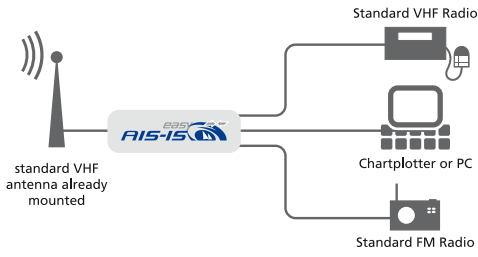

How to connect?

easyAIS-IS

easyAIS

easySPLIT

easySPLIT OCB

easyDVB T

Standard connection easyDVB T to a Television with integrated digital receiver

Standard connection easyDVB T to a Television with integrated digital receiver and to an AIS receiver over an easySPLIT

Standard connection easyDVB T to a Television with integrated digital receiver and to an AIS transceiver over an easySPLIT Class B

easyTRX

These products are available from:

Weatherdock AG
Sigmundstraße 180
90431 Nürnberg
fon +49 [0]911 376638-30
fax +49 [0]911 376638-40
info@weatherdock.de
www.easysis.de