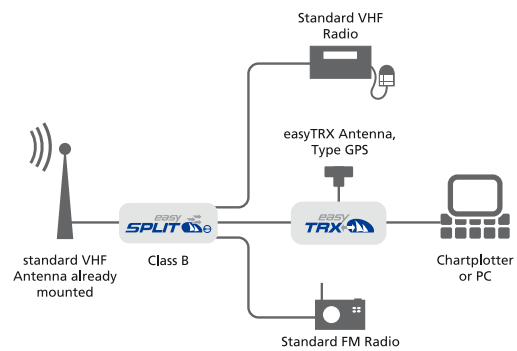

How to connect?

easyAIS-IS

easyAIS

easySPLIT

easySPLIT OCB

easyDVB T

Standard connection easyDVB T to a Television with integrated digital receiver

Standard connection easyDVB T to a Television with integrated digital receiver and to an AIS receiver over an easySPLIT

Standard connection easyDVB T to a Television with integrated digital receiver and to an AIS transceiver over an easySPLIT Class B

easyTRX

These products are available from:

Weatherdock AG
Sigmundstraße 180
90431 Nürnberg
fon +49 [0]911 376638-30
fax +49 [0]911 376638-40
info@weatherdock.de
www.easysis.de