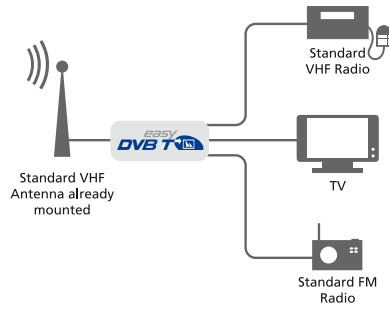

How to connect?

easyAIS-IS

easyAIS

easySPLIT

easySPLIT OCB

easyDVB T

Standard connection easyDVB T to a Television with integrated digital receiver

Standard connection easyDVB T to a Television with integrated digital receiver and to an AIS receiver over an easySPLIT

Standard connection easyDVB T to a Television with integrated digital receiver and to an AIS transceiver over an easySPLIT Class B

easyTRX

These products are available from:

Weatherdock AG
Sigmundstraße 180
90431 Nürnberg
fon +49 [0]911 376638-30
fax +49 [0]911 376638-40
info@weatherdock.de
www.easysis.de