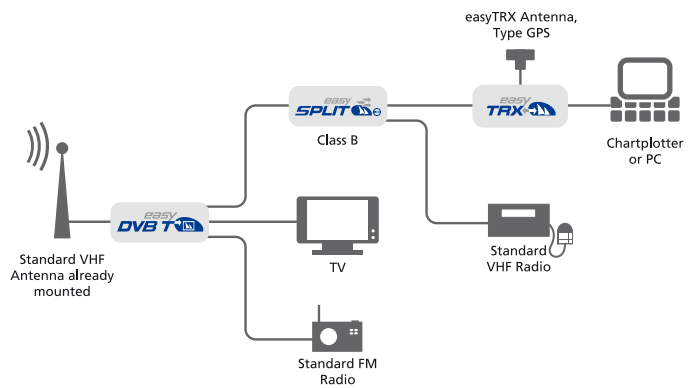

How to connect?

easyAIS-IS

easyAIS

easySPLIT

easySPLIT OCB

easyDVB T

Standard connection easyDVB T to a Television with integrated digital receiver

Standard connection easyDVB T to a Television with integrated digital receiver and to an AIS receiver over an easySPLIT

Standard connection easyDVB T to a Television with integrated digital receiver and to an AIS transceiver over an easySPLIT Class B

easyTRX

These products are available from:

Weatherdock AG
Sigmundstraße 180
90431 Nürnberg
fon +49 [0]911 376638-30
fax +49 [0]911 376638-40
info@weatherdock.de
www.easysis.de