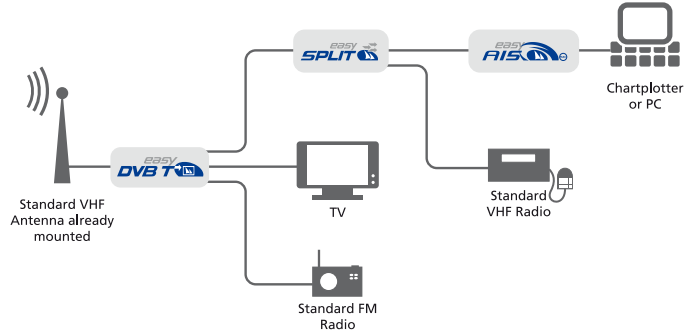

How to connect?

easyAIS-IS

easyAIS

easySPLIT

easySPLIT OCB

easyDVB T

Standard connection easyDVB T to a Television with integrated digital receiver

Standard connection easyDVB T to a Television with integrated digital receiver and to an AIS receiver over an easySPLIT

Standard connection easyDVB T to a Television with integrated digital receiver and to an AIS transceiver over an easySPLIT Class B

easyTRX

These products are available from:

Weatherdock AG
Sigmundstraße 180
90431 Nürnberg
fon +49 [0]911 376638-30
fax +49 [0]911 376638-40
info@weatherdock.de
www.easysis.de