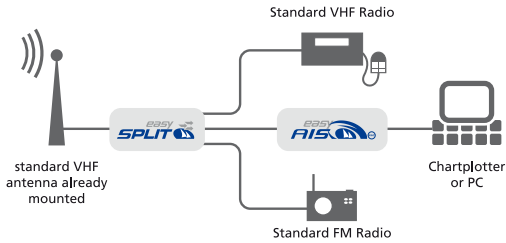

How to connect?

easyAIS-IS

easyAIS

easySPLIT

easySPLIT OCB

easyDVB T

Standard connection easyDVB T to a Television with integrated digital receiver

Standard connection easyDVB T to a Television with integrated digital receiver and to an AIS receiver over an easySPLIT

Standard connection easyDVB T to a Television with integrated digital receiver and to an AIS transceiver over an easySPLIT Class B

easyTRX

These products are available from:

Weatherdock AG
Sigmundstraße 180
90431 Nürnberg
fon +49 [0]911 376638-30
fax +49 [0]911 376638-40
info@weatherdock.de
www.easysis.de