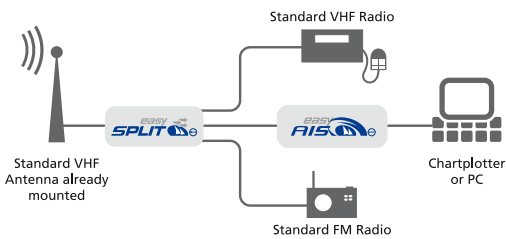

How to connect?

easyAIS-IS

easyAIS

easySPLIT

easySPLIT OCB

easyDVB T

Standard connection easyDVB T to a Television with integrated digital receiver

Standard connection easyDVB T to a Television with integrated digital receiver and to an AIS receiver over an easySPLIT

Standard connection easyDVB T to a Television with integrated digital receiver and to an AIS transceiver over an easySPLIT Class B

easyTRX

These products are available from:

Weatherdock AG
Sigmundstraße 180
90431 Nürnberg
fon +49 [0]911 376638-30
fax +49 [0]911 376638-40
info@weatherdock.de
www.easysis.de