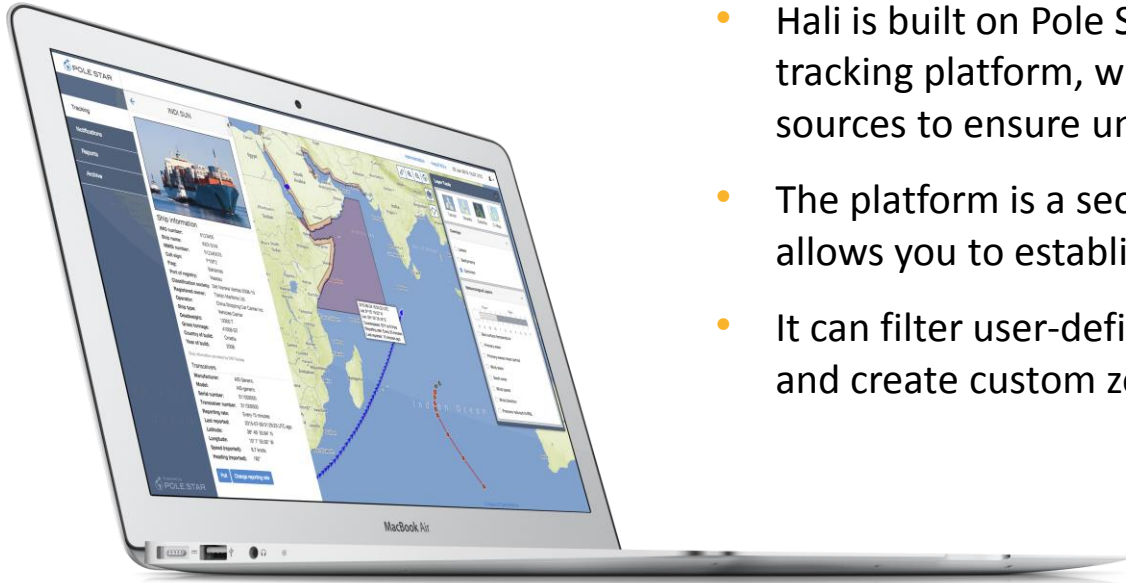

1. Attach

Powerful and tamper-proof hardware for vessels of all sizes

2. Collect

Acknowledged AIS & M2M satellite data, anywhere in the world

3. Deliver

Web-based platform with 24/7 support in 12 languages

Hali is the only solution on the market that delivers reliable vessel location data for maritime authorities, providing the actionable intelligence required to ensure safety, security, and compliance.

# The Platform

- Hali is built on Pole Star's enterprise-grade vessel tracking platform, which combines the three data sources to ensure unparalleled coverage.
- The platform is a secure web-enabled service, which allows you to establish detailed user permissions.
- It can filter user-defined fleets, sub-fleets and ports, and create custom zones.